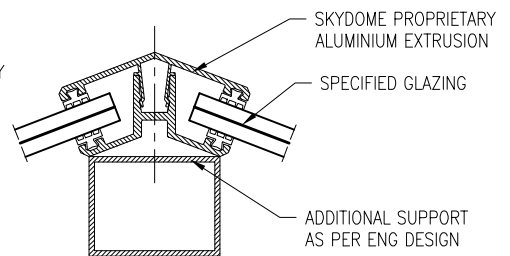

POLYGONAL PYRAMIDS

SECTION 1

SECTION 2

SECTION 3

SKYDOME SKYLIGHT SYSTEMS Pty Ltd ACN 001 918 494 ABN 52 001 918 494 Website: www.skydome.com.au

SKYGLAZING

□ NSW

77 Queens Road, Five Dock, NSW, 2046
PO Box 138, Five Dock, NSW, 2046
Phone: (02) 9745 1522
Fax Sales and Admin: (02) 9744 1267