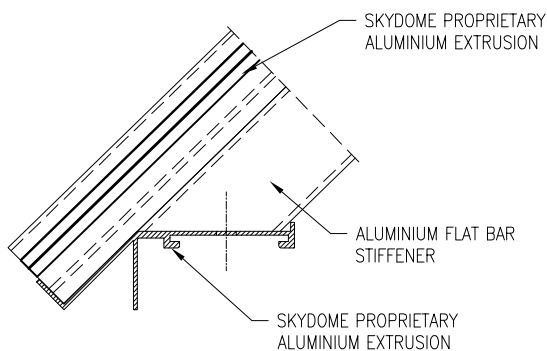

POLYGONAL PYRAMIDS

SECTION 1

SECTION 2

SECTION 3

SKYDOME SKYLIGHT SYSTEMS Pty Ltd ACN 001 918 494 ABN 52 001 918 494 Website: www.skydome.com.au

SKYGLAZING

□ NSW

77 Queens Road, Five Dock, NSW, 2046
PO Box 138, Five Dock, NSW, 2046
Phone: (02) 9745 1522
Fax Sales and Admin: (02) 9744 1267