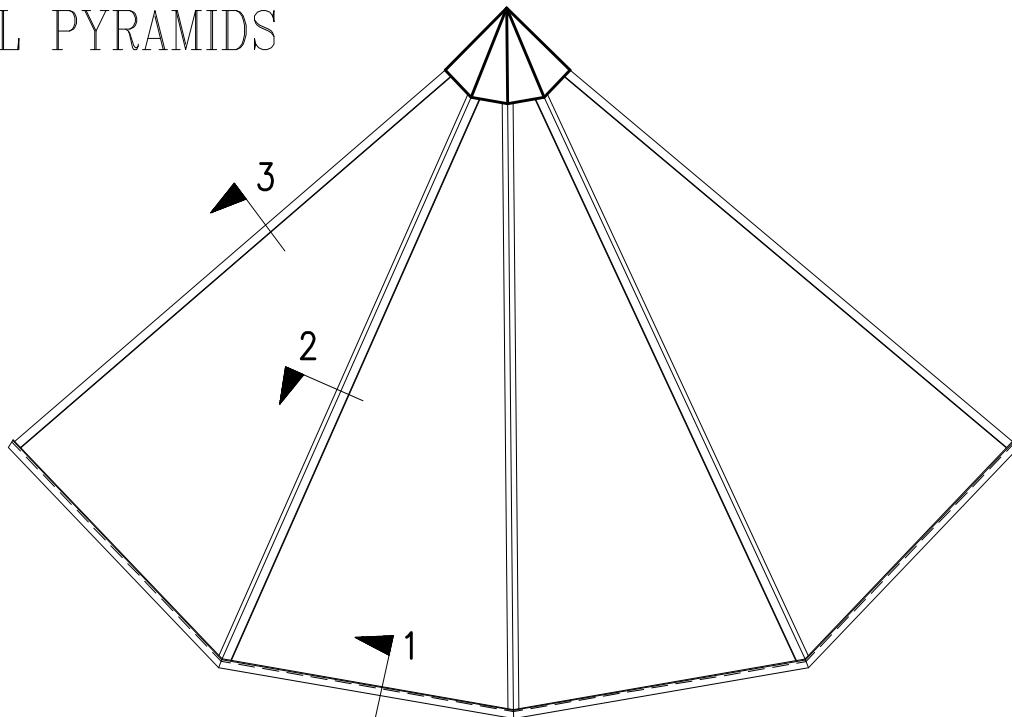

POLYGONAL PYRAMIDS

SECTION 1

SECTION 2

SECTION 3

SKYDOME SKYLIGHT SYSTEMS Pty Ltd ACN 001 918 494 ABN 52 001 918 494 Website: www.skydome.com.au

SKYGLAZING

□ NSW

77 Queens Road, Five Dock, NSW, 2046
PO Box 138, Five Dock, NSW, 2046
Phone: (02) 9745 1522
Fax Sales and Admin: (02) 9744 1267