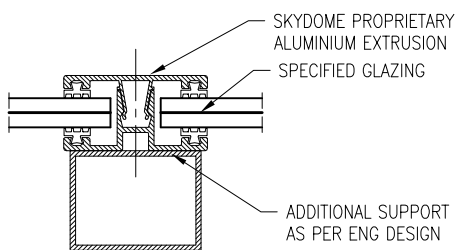

POLYGONAL PYRAMIDS

SECTION 1

SECTION 2

SECTION 3

SKYDOME SKYLIGHT SYSTEMS Pty Ltd ACN 001 918 494 ABN 52 001 918 494 Website: www.skydome.com.au

SKYGLAZING

□ NSW

77 Queens Road, Five Dock, NSW, 2046
PO Box 138, Five Dock, NSW, 2046
Phone: (02) 9745 1522
Fax Sales and Admin: (02) 9744 1267