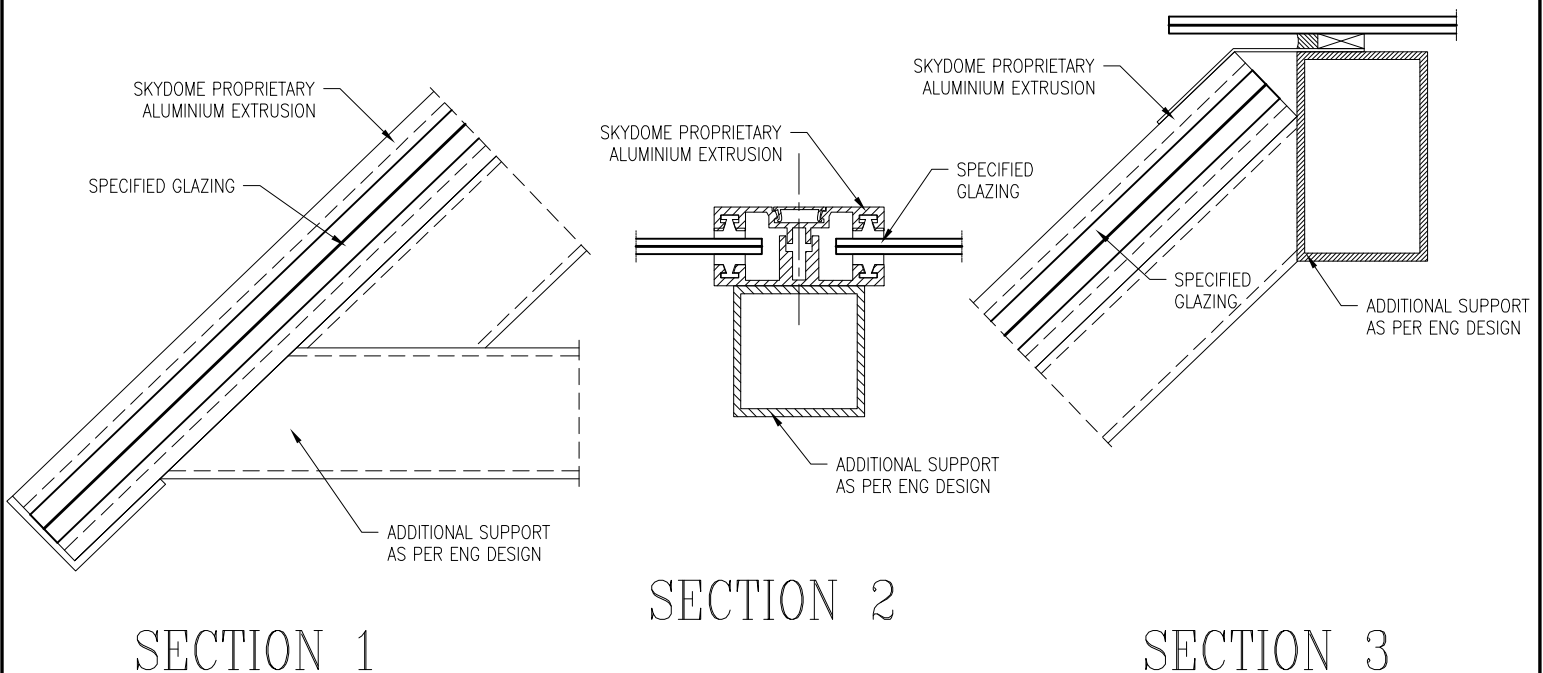

## TRUNCATED CONE – SHAPED SKYLIGHT

**SKYDOME SKYLIGHT SYSTEMS Pty Ltd** ACN 001 918 494 ABN 52 001 918 494 Website: [www.skydome.com.au](http://www.skydome.com.au)  
**SKYGLAZING**

□ NSW

77 Queens Road, Five Dock, NSW, 2046  
PO Box 138, Five Dock, NSW, 2046  
Phone: (02) 9745 1522  
Fax Sales and Admin: (02) 9744 1267