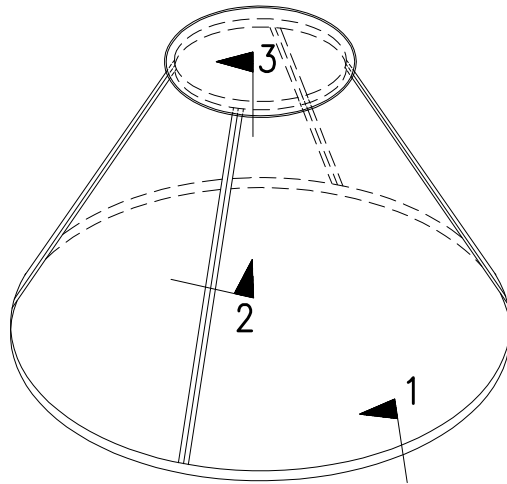

## TRUNCATED CONE – SHAPED SKYLIGHT

**SKYDOME SKYLIGHT SYSTEMS Pty Ltd** ACN 001 918 494 ABN 52 001 918 494 Website: [www.skydome.com.au](http://www.skydome.com.au)  
**SKYGLAZING**

□ NSW

77 Queens Road, Five Dock, NSW, 2046  
PO Box 138, Five Dock, NSW, 2046  
Phone: (02) 9745 1522  
Fax Sales and Admin: (02) 9744 1267